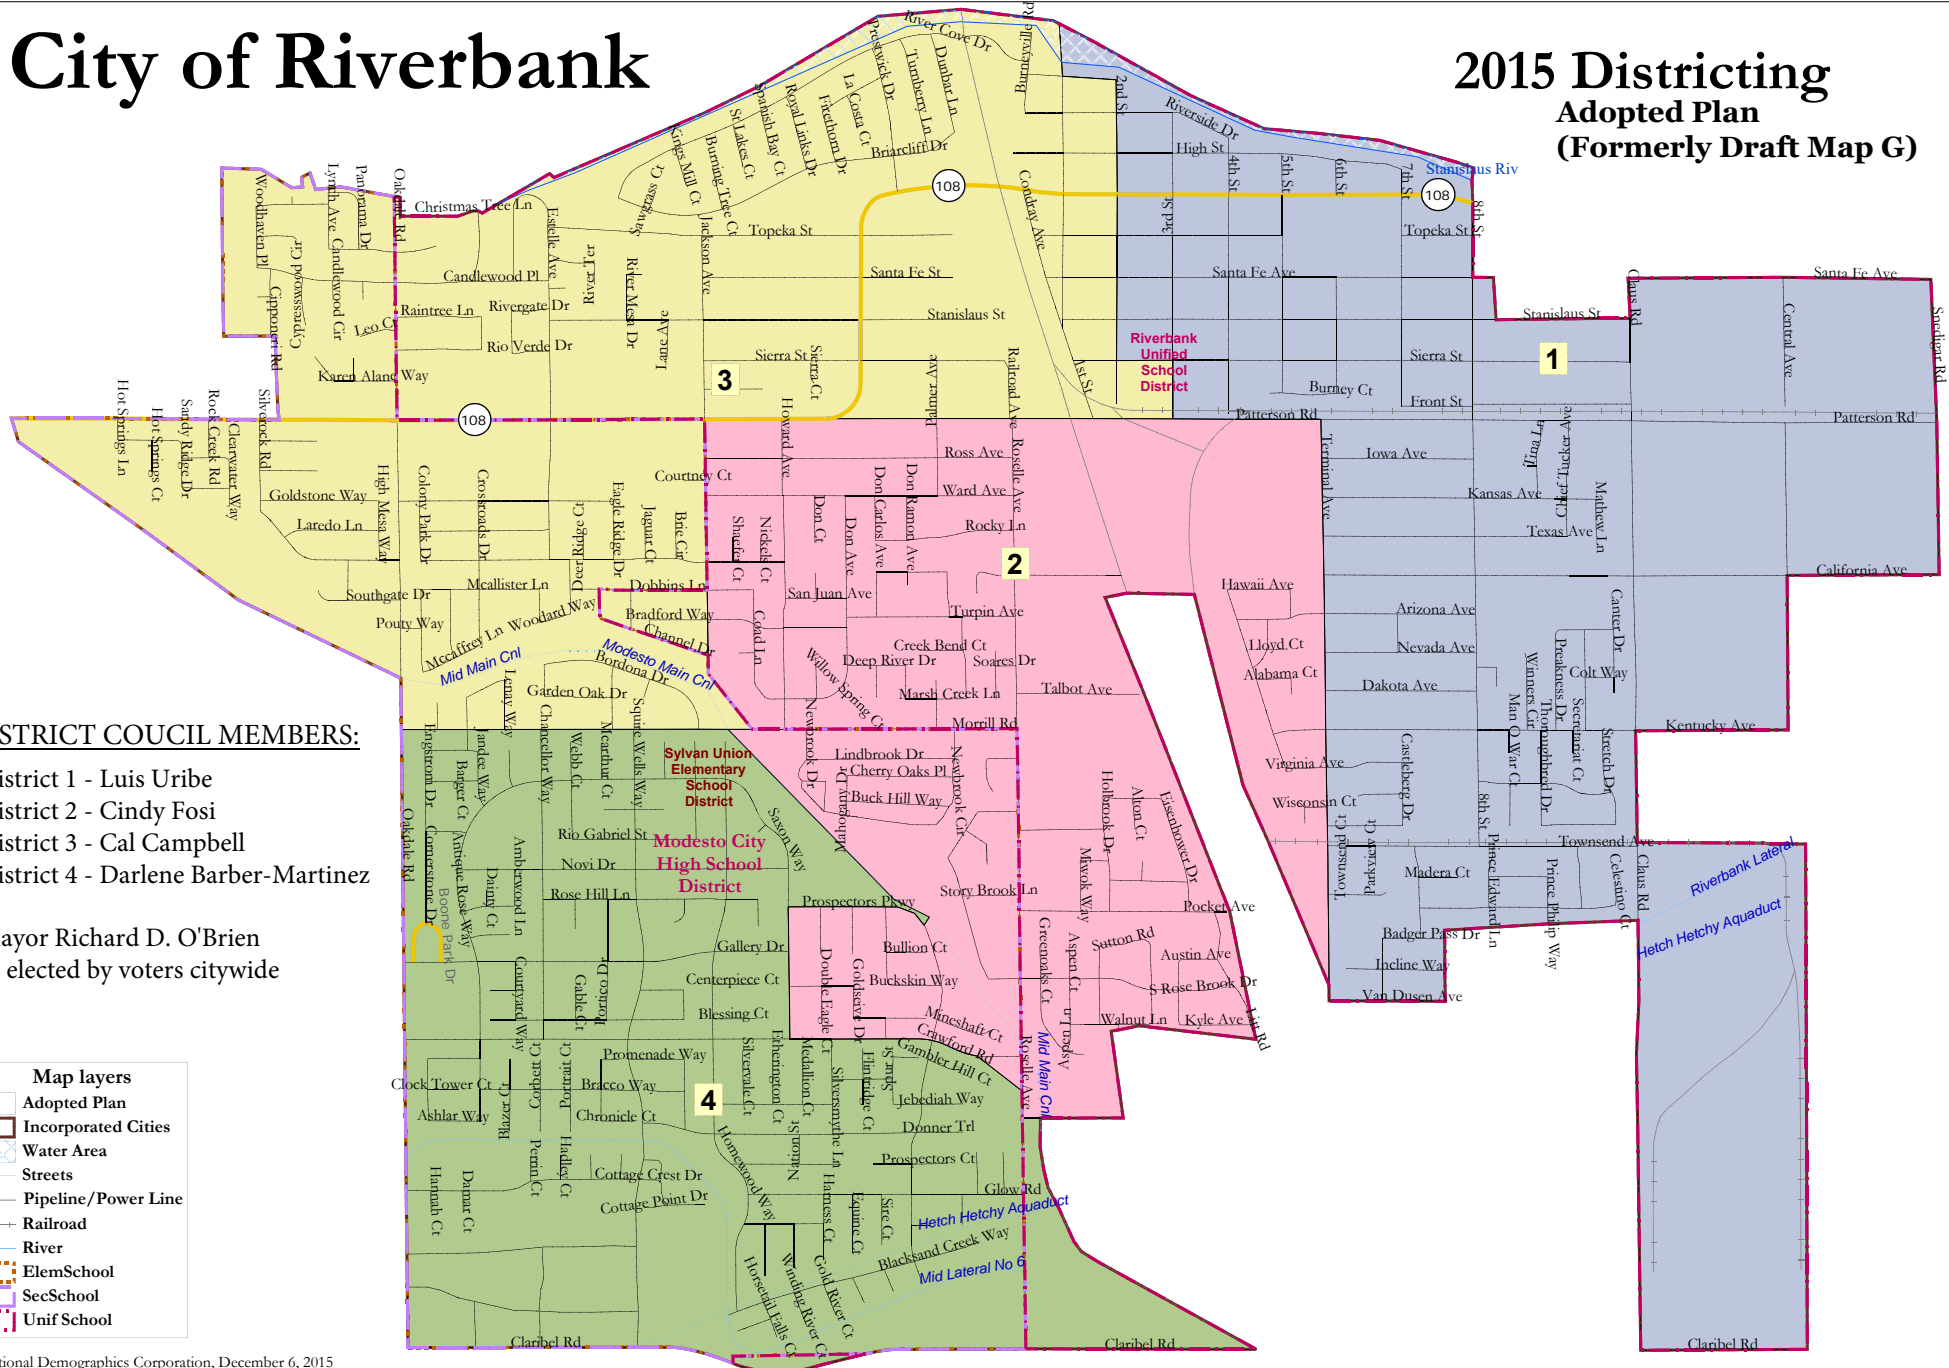

City of Riverbank

2015 Districting Adopted Plan (Formerly Draft Map G)

DISTRICT COUCIL MEMBERS:

- District 1 - Luis Uribe
- District 2 - Cindy Fosi
- District 3 - Cal Campbell
- District 4 - Darlene Barber-Martinez

Mayor Richard D. O'Brien
is elected by voters citywide

Map layers

- Adopted Plan
- Incorporated Cities
- Water Area
- Streets
- Pipeline/Power Line
- Railroad
- River
- ElemSchool
- SecSchool
- Unif School